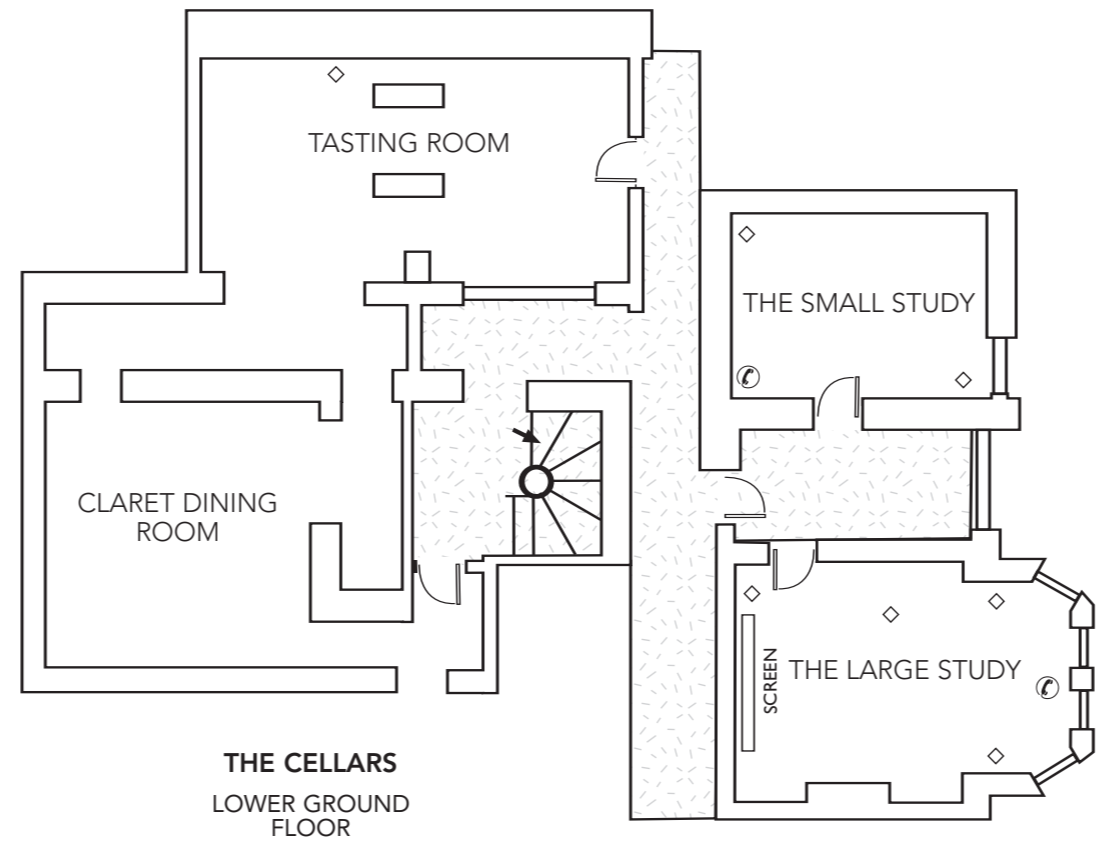

THE PETERSHAM
 HOTEL & RESTAURANT

- ◇ Power Points
- Ⓞ Telephone & IT

THE PETERSHAM : ROOM CAPACITIES & DIMENSIONS

Capacities	Theatre	Boardroom	U shape	Reception	Private Dining	Dimensions cms	Area sq metres
The River Room	35	25	18	70	-	900 x 700	63
The Shene Room	30	20	18	-	-	850 x 600	51
The Terrace Suite	35	25	-	50	26	900 x 500	45
Adjoining Rose Room	-	10	-	20	10	650 x 500	33
The Large Study	-	10	-	-	10	650 x 500	33
The Small Study	-	6	-	-	-	420 x 370	16
The Cellars	-	-	-	40	16	520 x 520	27