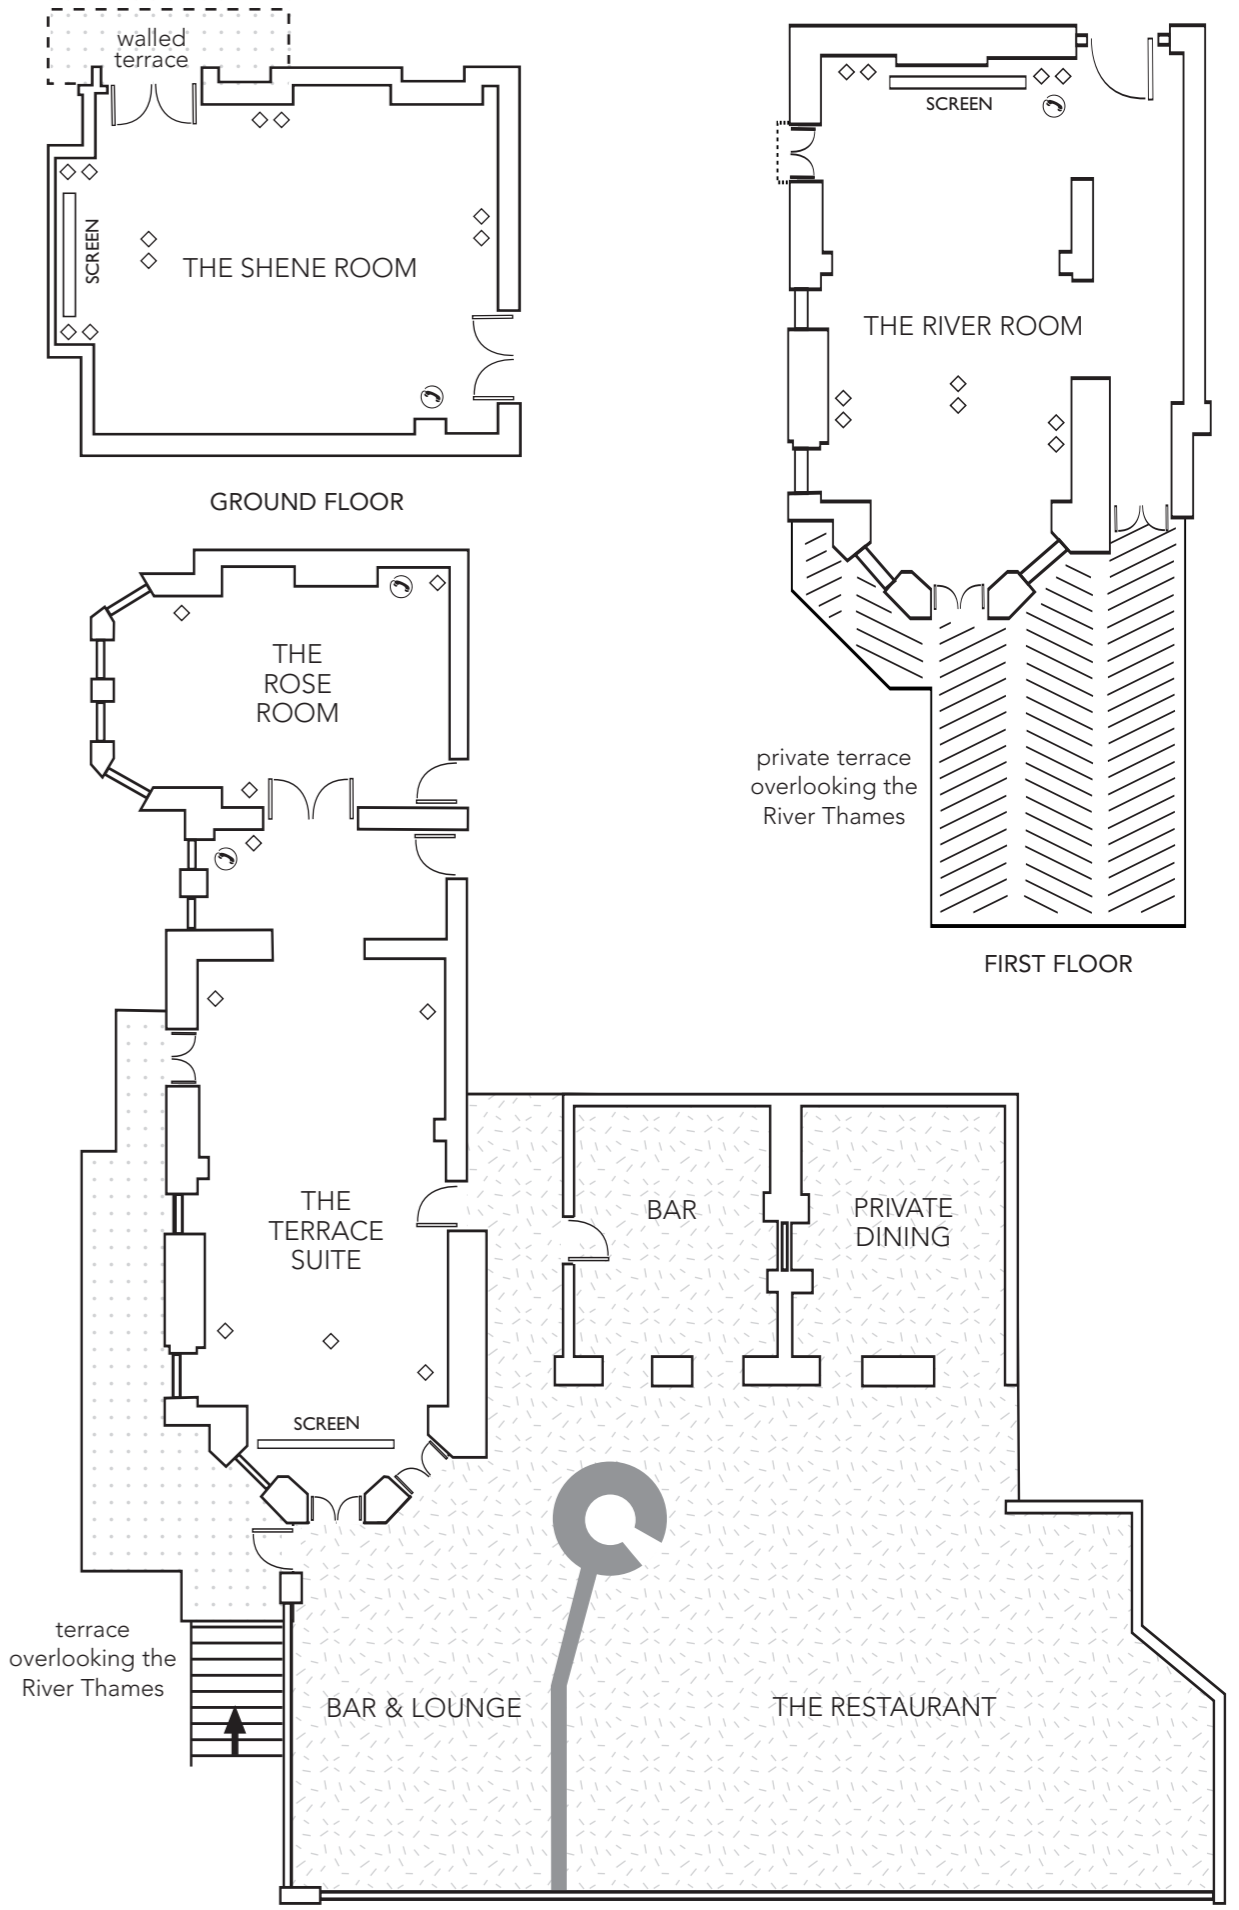

VIEWS OVER THE RIVER THAMES