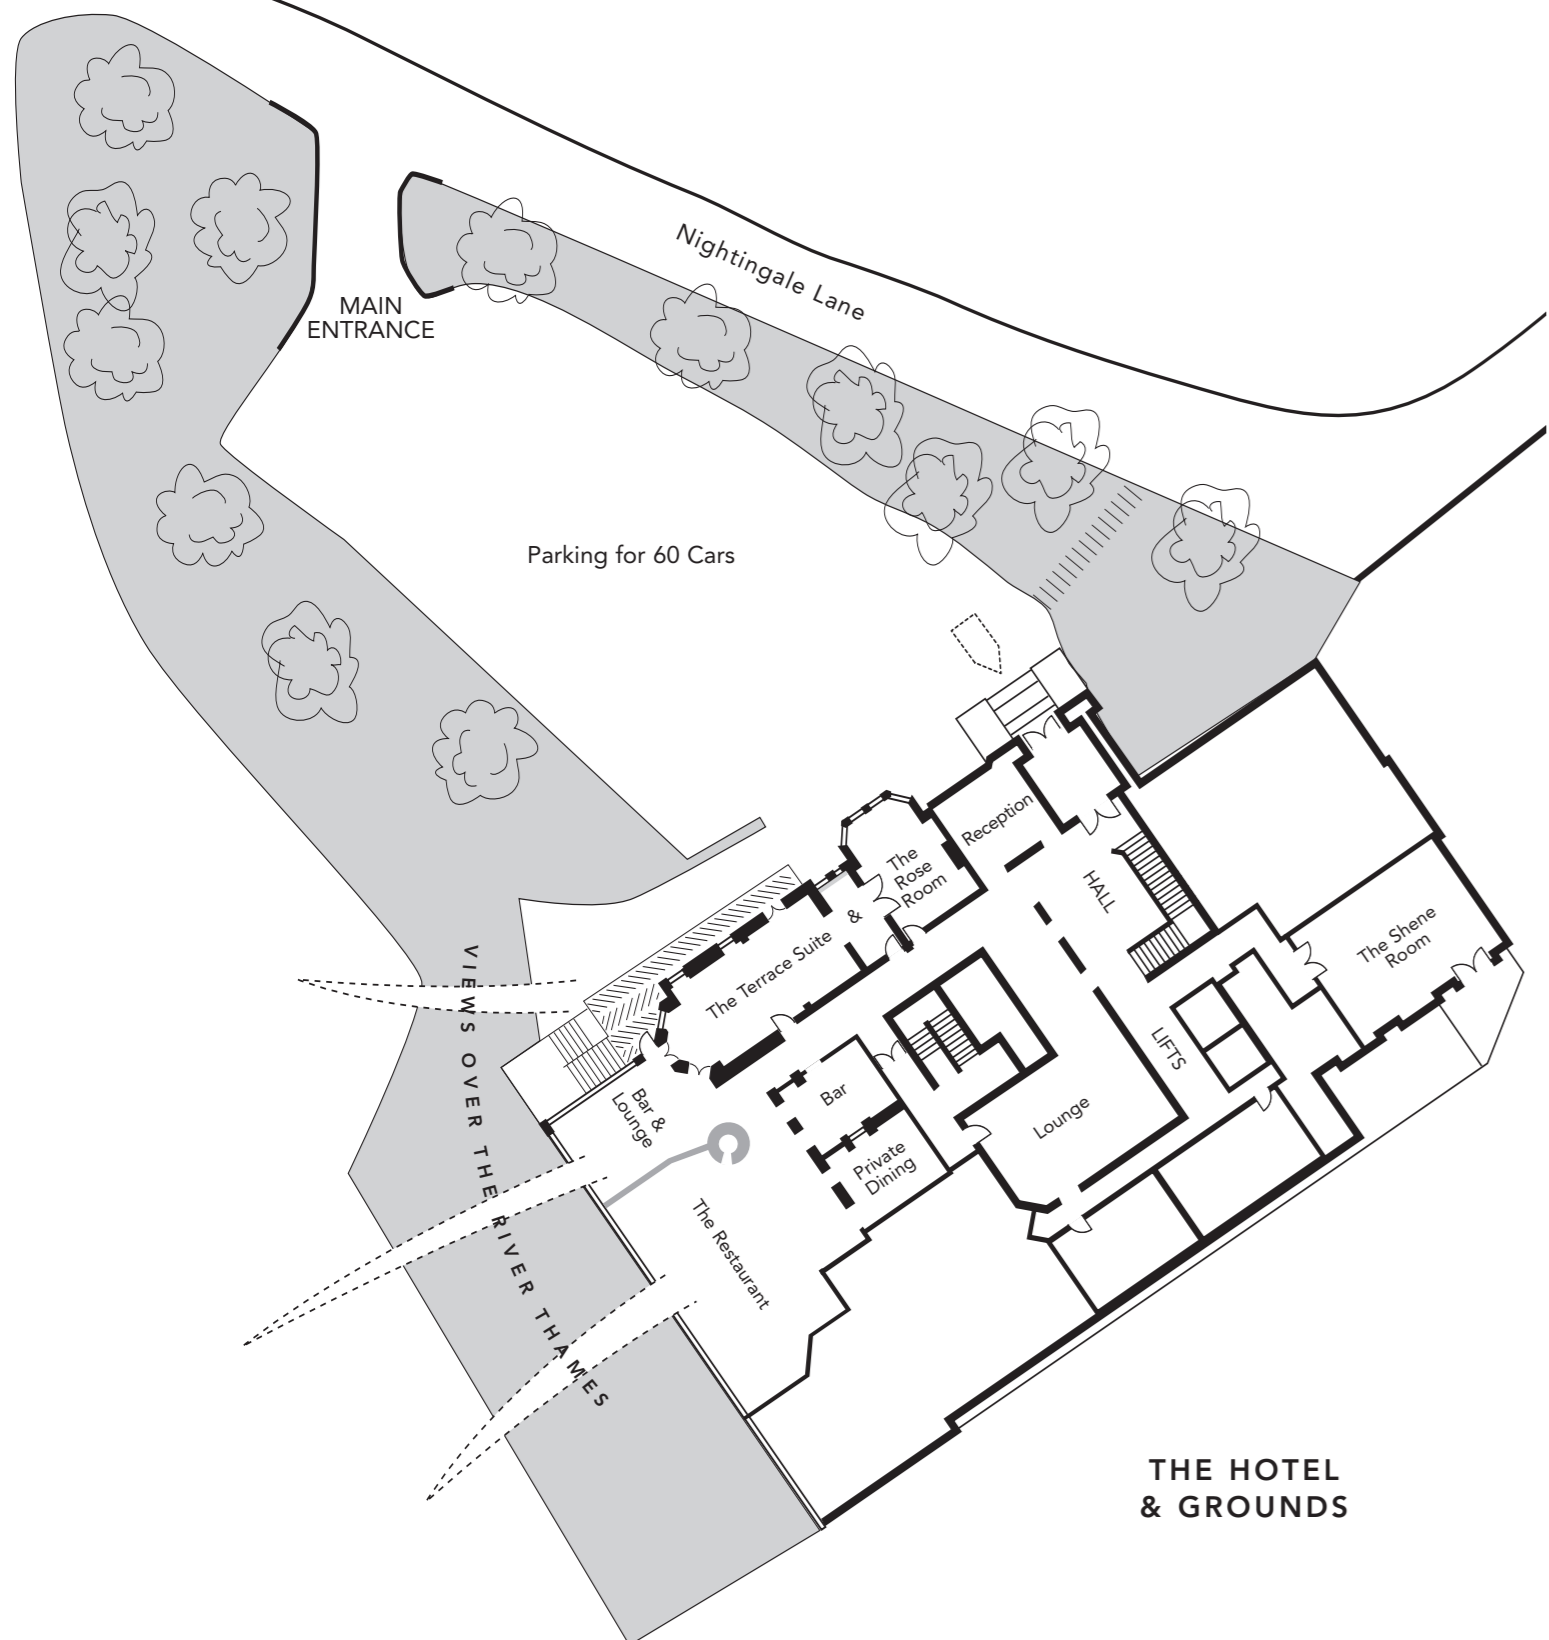

THE PETERSHAM
 HOTEL & RESTAURANT

- ◇ Power Points
- Ⓞ Telephone & IT

THE PETERSHAM : ROOM CAPACITIES & DIMENSIONS

Capacities	Theatre	Boardroom	U shape	Reception	Private Dining	Dimensions cms	Area sq metres
The River Room	35	25	18	70	-	900 x 700	63
The Shene Room	30	20	18	-	-	850 x 600	51
The Terrace Suite	35	25	-	50	26	900 x 500	45
Adjoining Rose Room	-	10	-	20	10	650 x 500	33
The Large Study	-	10	-	-	10	650 x 500	33
The Small Study	-	6	-	-	-	420 x 370	16
The Cellars	-	-	-	40	16	520 x 520	27