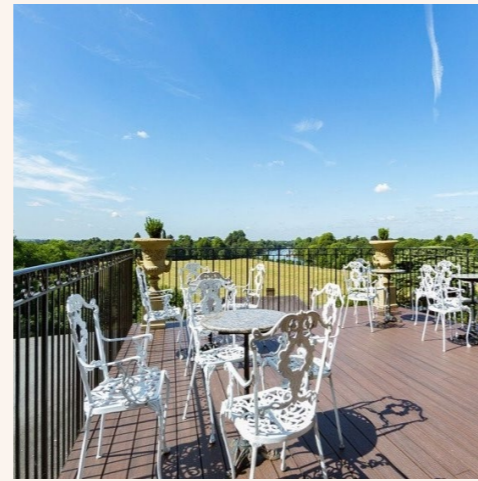

THE
PETERSHAM
RICHMOND

MEMORIAL RECEPTIONS
AT THE PETERSHAM

We understand that making the arrangements for a funeral reception can be a difficult and emotional time.

With stunning views over the Thames, The Petersham offers a peaceful and tranquil setting for small intimate gatherings, memorials and larger funeral receptions.

NIGHTINGALES

Receptions up to 120 guests

RIVER ROOM AND VERANDA

Receptions up to 60 guests

THE TERRACE AND ROSE

Receptions up to 60 guests

NIGHTINGALES

RIVER ROOM